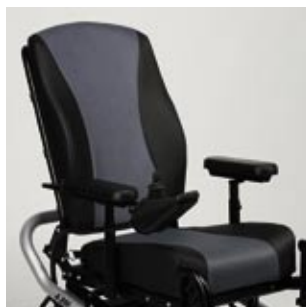

Otto Bock®

QUALITY FOR LIFE