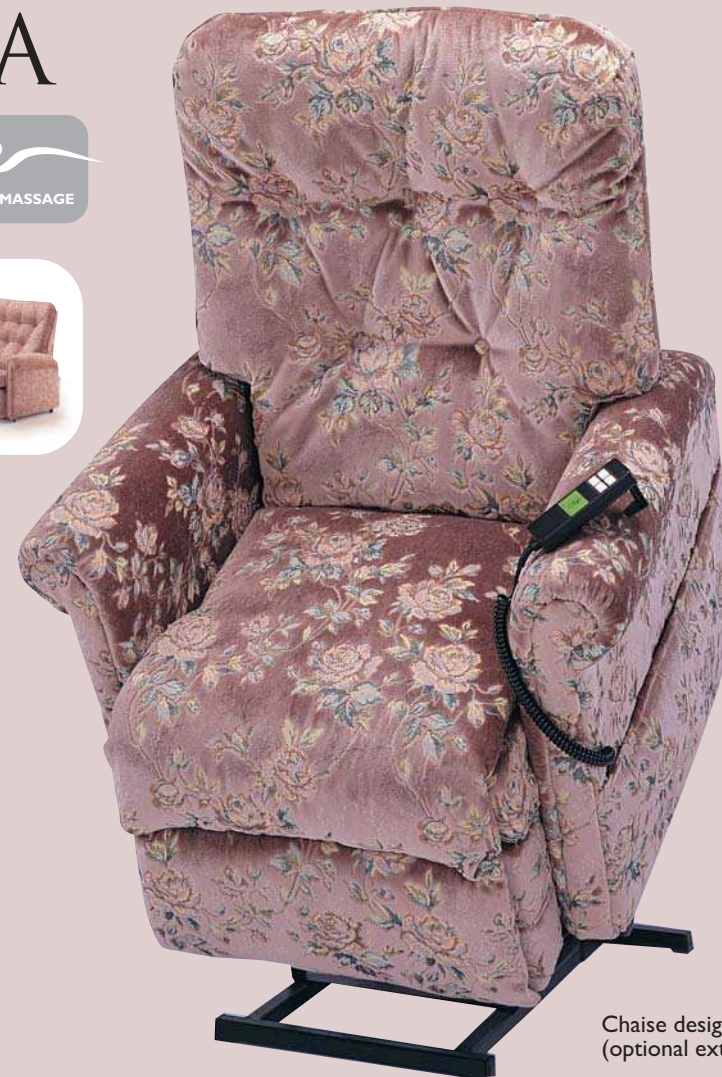

# MIA

	Normally Supplied	Special Order	Seat Height	Seat Width		Seat Depth
Mia Chair	☹	✓	17" 43cm	19" 48cm	40" 102cm	18" 46cm
Mia 2 Seater Settee	☹	☹	☹	☹	☹	☹
Mia Mono Rise & Recline	☹	☹	☹	☹	☹	☹

The Mia is a traditional mono riser-recliner, helping to provide comfort and assistance. The heated lumbar and massage system is available on the riser recliner as an optional extra. Enquire with your stockist about our Overnight delivery services. (Available in 'A' Fabrics only).

# LAURA

The petite measurements of the Laura make it a more suitable design for the smaller person. A neat and compact design with buttoned back available in a standard design or with a chaise-seat as an optional extra to power operated recliner, mono riser-recliner and dual riser-recliner only. The standard design (without chaise-seat) will be dispatched if chaise-seat styling is not specified on the order. A heated lumbar and massage system is available on power operated recliner or riser-recliners as an optional extra. A fixed chair or two seater settee, both with reversible seat cushions, compliment this range.

Chaise design (optional extra)

	Normally Supplied	Special Order	Seat Height		Seat Width		Seat Depth	Chaise Seat Depth*
	☹	✓	18" 46cm	17" 43cm	19" 48cm	38" 97cm	19" 48cm	20" 51cm
Mono Electric Recliner	☹	☹	☹	☹	☹	☹	☹	✓
Mono Rise & Recline	☹	☹	☹	☹	☹	☹	☹	✓
Dual Rise & Recline	☹	☹	☹	☹	☹	☹	☹	✓
Chair	☹	☹	☹	☹	☹	☹	☹	☹
2 Seater Settee	☹	☹	☹	☹	☹	☹	☹	☹

\*When supplied with chaise seat, the overall size of the chair is the same as the Standard design but the seat depth is different